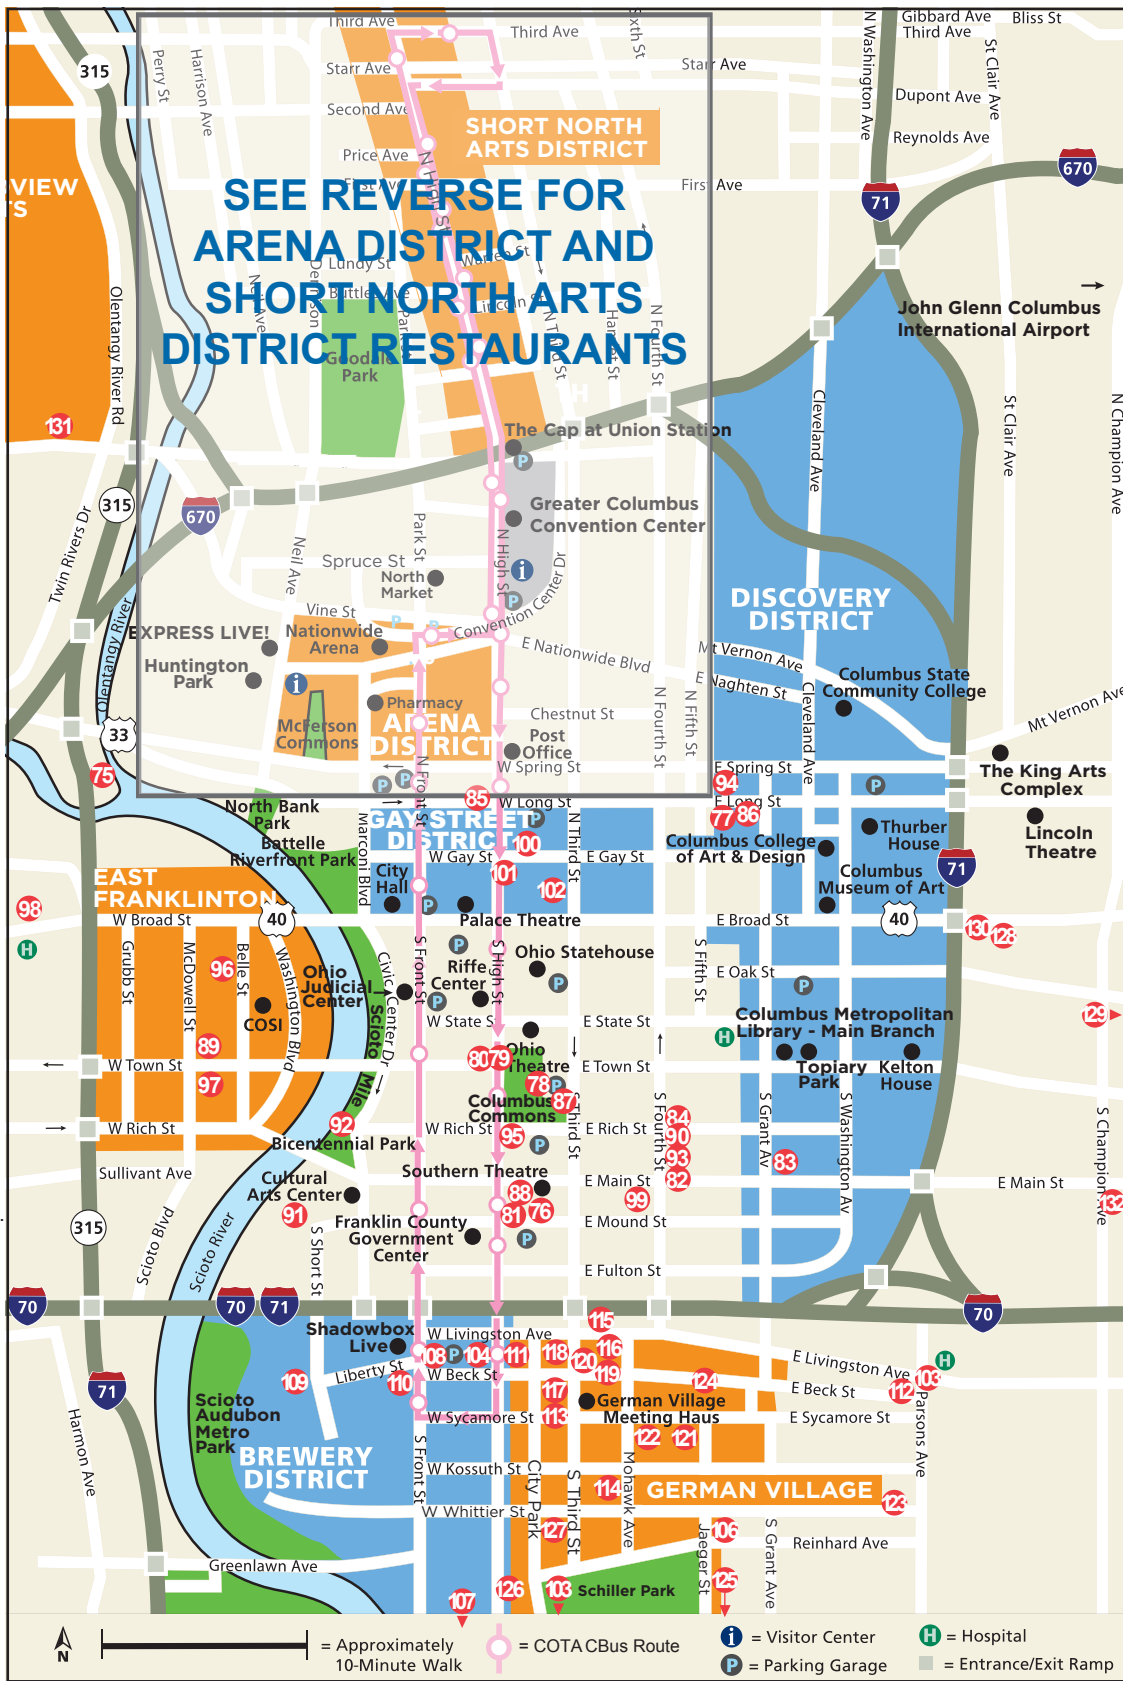

GAY STREET DISTRICT

100. **Café Brioso**, $, B L Closed Sun.
101. **Due Amici**, $$$, L D.
102. **Mitchell's Steakhouse**, $$$, L D Sat.-Sun. dinner only.

GERMAN VILLAGE/ BREWERY DISTRICT

103. **Alchemy Juice Bar + Cafe**, $, B L D
104. **Arepazo**, $$, L D Closed Sun.
105. **Bake Me Happy**, $.
106. **Barcelona Restaurant**, $$$, L D Sat.-Sun. dinner only.
107. **Big Room Bar**, $, L D Sat.-Sun brunch.
108. **Brick**, $$, L D Sat. dinner only. Closed Sun. and Mon.
109. **Columbus Brewing Company Restaurant**, $$, L D Sat. dinner only. Closed Sun.
110. **Claddagh Irish Pub**, $$, L D.
111. **Copious Columbus**, $$$, L D.
112. **The Crest Gastropub**, $$, L D. Sat-Sun. brunch
113. **Stauf's Coffee**, $, B L D.
114. **G. Michael's Italian-American Bistro & Bar**, $$$, D.
115. **Harvest Pizzeria**, $$, L D Mon. dinner only. Closed Sun.
116. **Jeni's Splendid Ice Creams**, $.
117. **Juergen's German Village Bakery and Restaurant**, $, B L D Closed Mon.
118. **Katzinger's Delicatessen**, $, B L D.
119. **Lindey's**, $$$, L D.
120. **Pistacia Vera**, $, B L D Closed Mon.
121. **Schmidt's Restaurant und Sausage Haus**, $$, L D.
122. **Schmidt's Fudge Haus und Gifts**, $$.
123. **Skillet**, $, L D Sat.-Sun. brunch. Closed Mon-Tues.
124. **The Sycamore**, $$$, L D Brunch Sat. Closed Sun.
125. **The Thurman Café**, $, L D.

126. **Valters at the Maennerchor**, $ L D, Sat.-Sun. brunch
  127. **Winan's Chocolates & Coffees**, $.
2. ### NEARBY
128. **The Angry Baker**, $, B L.
  129. **Black Creek Bistro**, $$$, L D Closed Sun.
  130. **Camelot Cellars**, $$, D, Closed Sun.-Mon.
  131. **Hofbrauhaus Columbus**, $$, L D.
  132. **The Top Steak House**, $$$, D.

Average entrée price: $ = under $10
$$ = $10-$15, $$$ = $15-$20, $$$$ = $20+
B= breakfast; L= lunch; D= dinner

Columbus Coffee Trail stops indicated with ☑ (cbuscoffee.com).
Columbus Ale Trail stops indicated with 🍺 (cbusaletrail.com)

Updated August 18, 2016